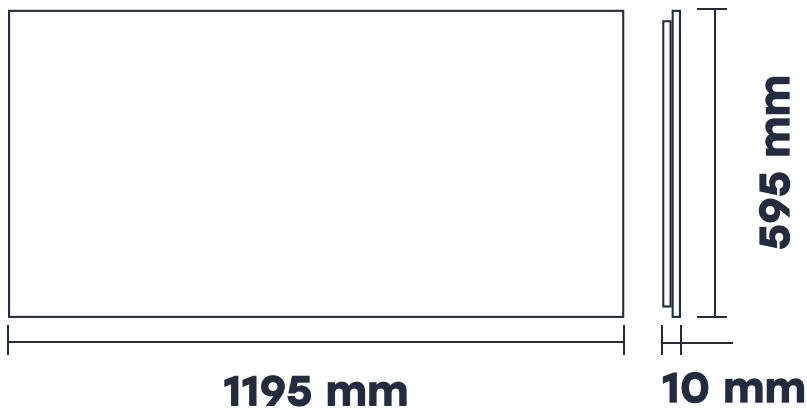

LED PANEL LIGHT 120x60x10mm

VISIONAL [®] **LED**
PROFESSIONAL

DEVELOPED IN EUROPE

LED PANEL LIGHT

4000K
NATURAL WHITE

595x1195x10mm

120°
BEAM ANGLE

INSTANT
FULL LIGHT

POWER
80W

BRIGHTNESS
**9600
LUMEN**

ENERG

VISIONAL GLOBAL TRADING LIMITED
LED PANEL LIGHT 80W 4000K PROFESSIONAL

A
B
C
D
E
F
G

E

80
kWh/1000h

2019/2015

Izmēri
Dimensions

Garums / Length	1195 mm
Platums / Width	10 mm
Augstums / Height	595 mm

Pielietojums un sertifikāti
Application and certificates

Darba temperatūra / Operating temperature	-40C ... +55C
Aizsardzības klase IP / Protection class IP	IP44
Aizsardzības klase IK / Protection class IK	IK07
Kalpošanas laiks / Lifespan	50 000h
Energoefektivitātes klase / Energy efficiency class	E
Sertifikāti / Certificates	CE, EMC, LVD, RoHS
Garantija / Warranty	3 gadi / 3 years